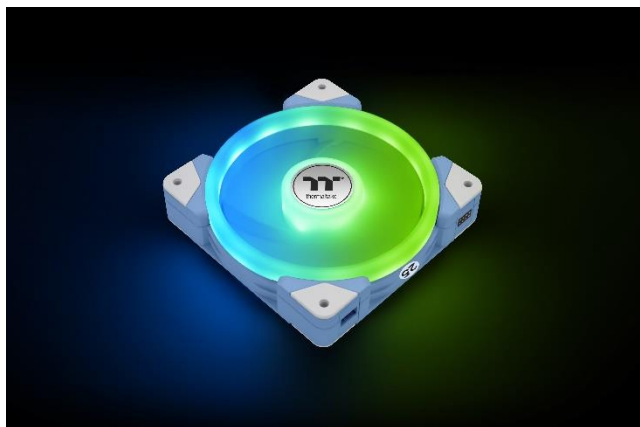

• Features

- Magnetic quick connection design for daisy-chaining
- Connect multiple fans with only one cable
- Swappable Fan Blade Design (includes 3 additional reverse fan blades)
- Customizable air flow direction without losing any ARGB lighting
- Dual LED Ring design featuring 20 addressable LEDs
- ARGB lighting effects controlled by Motherboard Sync software

Standard Fan Blade

Reverse Fan Blade

StandaFan Blade

(Pre-installed)

Reverse Fan Blade x 3

SWAFAN EX14 ARGB PC Cooling Fan Hydrangea Blue

•Detail Feature

Standard Fan Blade

Induced draft

Reverse Fan Blade

Air-out

SWAFAN EX14 ARGB PC Cooling Fan Hydrangea Blue

•Angle View

RGB Spectrum Mode:

A gorgeous and seamless transition through the entire range of 16.8 million RGB colors

Ripple Mode:

RGB Colors ripple out across the fan

Flow Mode:

RGB or Single color flow in a clockwise direction

Pulse Mode:

A slow fade in and fade out of your color choice

SWAFAN EX14 ARGB PC Cooling Fan Hydrangea Blue