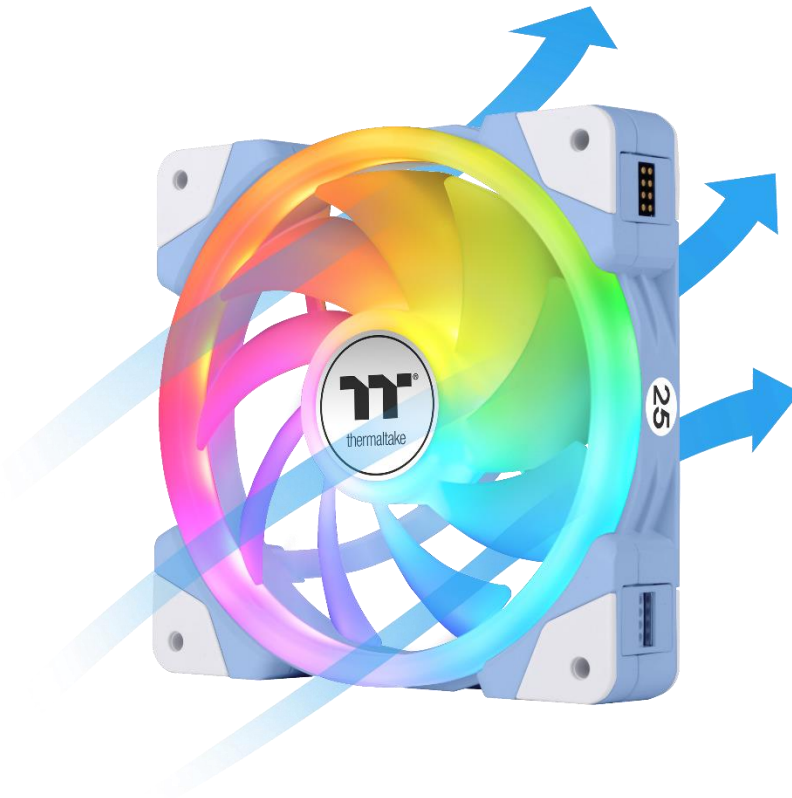

• Features

- Magnetic quick connection design for daisy-chaining
- Connect multiple fans with only one cable
- Swappable Fan Blade Design (includes 3 additional reverse fan blades)
- Customizable air flow direction without losing any ARGB lighting
- Dual LED Ring design featuring 20 addressable LEDs
- ARGB lighting effects controlled by Motherboard Sync software

Standard Fan Blade

Reverse Fan Blade

StandaFan Blade

(Pre-installed)

Reverse Fan Blade x 3

SWAFAN EX14 ARGB PC Cooling Fan Hydrangea Blue

•Detail Feature

Standard Fan Blade

Induced draft

Reverse Fan Blade

Air-out

SWAFAN EX14 ARGB PC Cooling Fan Hydrangea Blue

•Angle View

RGB Spectrum Mode:

A gorgeous and seamless transition through the entire range of 16.8 million RGB colors

Ripple Mode: