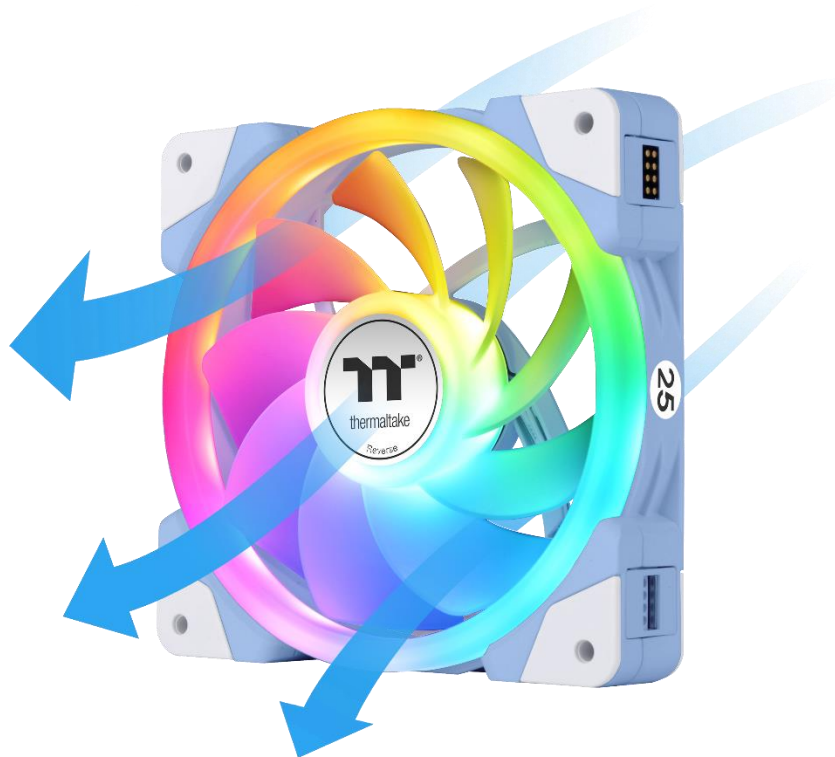

• Features

- Magnetic quick connection design for daisy-chaining
- Connect multiple fans with only one cable
- Swappable Fan Blade Design (includes 3 additional reverse fan blades)
- Customizable air flow direction without losing any ARGB lighting
- Dual LED Ring design featuring 20 addressable LEDs
- ARGB lighting effects controlled by Motherboard Sync software

Standard Fan Blade

Reverse Fan Blade

StandaFan Blade

(Pre-installed)

Reverse Fan Blade x 3

SWAFAN EX14 ARGB PC Cooling Fan Hydrangea Blue

•Detail Feature

Standard Fan Blade

Induced draft

Reverse Fan Blade

Air-out

SWAFAN EX14 ARGB PC Cooling Fan Hydrangea Blue

•Angle View

RGB Spectrum Mode:

A gorgeous and seamless transition through the entire range of 16.8 million RGB colors

Ripple Mode: