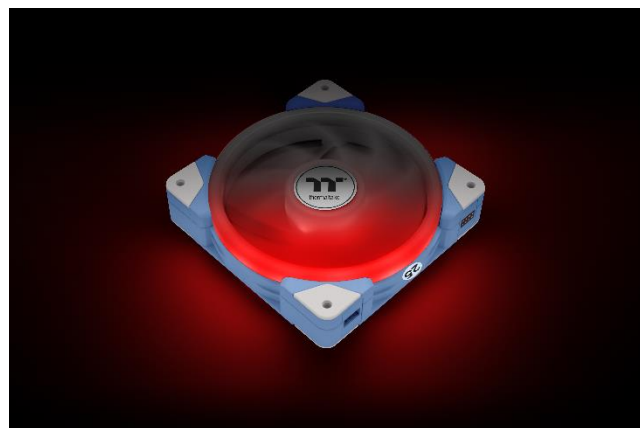

• Features

- Magnetic quick connection design for daisy-chaining
- Connect multiple fans with only one cable
- Swappable Fan Blade Design (includes 3 additional reverse fan blades)
- Customizable air flow direction without losing any ARGB lighting
- Dual LED Ring design featuring 20 addressable LEDs
- ARGB lighting effects controlled by Motherboard Sync software

Induced draft

Reverse Fan Blade

Air-out

SWAFAN EX14 ARGB PC Cooling Fan Hydrangea Blue

•Angle View

RGB Spectrum Mode:

A gorgeous and seamless transition through the entire range of 16.8 million RGB colors

Ripple Mode:

RGB Colors ripple out across the fan

Flow Mode:

RGB or Single color flow in a clockwise direction

Pulse Mode:

A slow fade in and fade out of your color choice

SWAFAN EX14 ARGB PC Cooling Fan Hydrangea Blue