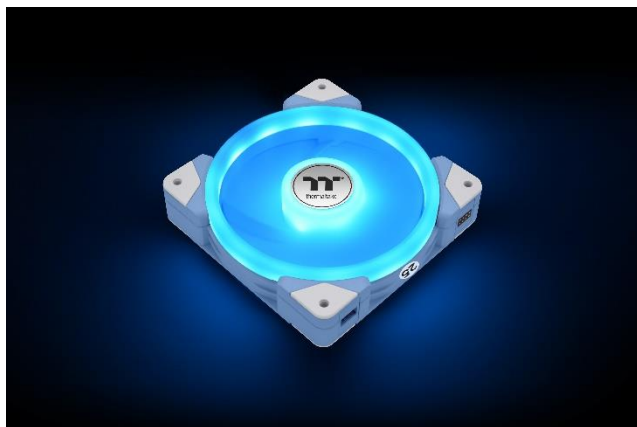

• Features

- Magnetic quick connection design for daisy-chaining
- Connect multiple fans with only one cable
- Swappable Fan Blade Design (includes 3 additional reverse fan blades)
- Customizable air flow direction without losing any ARGB lighting
- Dual LED Ring design featuring 20 addressable LEDs
- ARGB lighting effects controlled by Motherboard Sync software

Induced draft

Reverse Fan Blade

Air-out

SWAFAN EX14 ARGB PC Cooling Fan Hydrangea Blue

•Angle View

RGB Spectrum Mode:

A gorgeous and seamless transition through the entire range of 16.8 million RGB colors

Ripple Mode:

RGB Colors ripple out across the fan

Flow Mode:

RGB or Single color flow in a clockwise direction

Pulse Mode:

A slow fade in and fade out of your color choice

SWAFAN EX14 ARGB PC Cooling Fan Hydrangea Blue