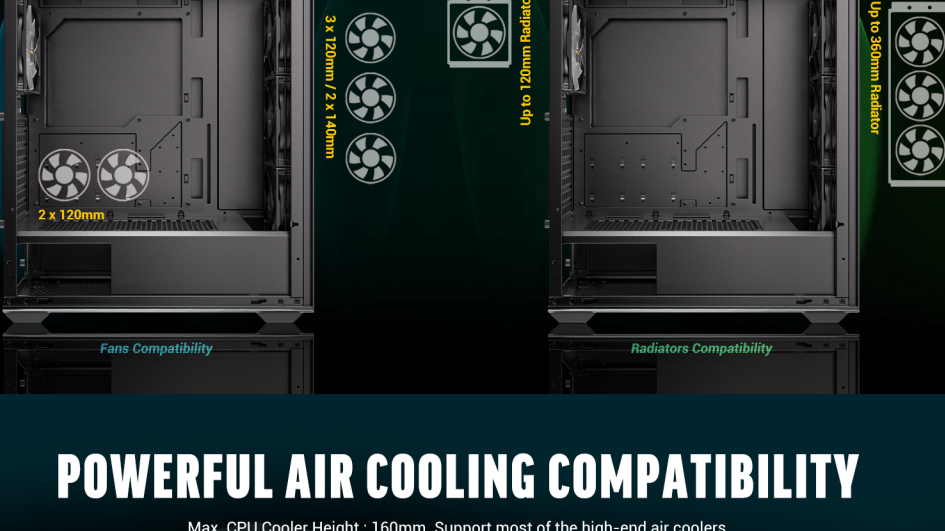

UP TO 8 X 120MM FANS SIMULTANEOUSLY