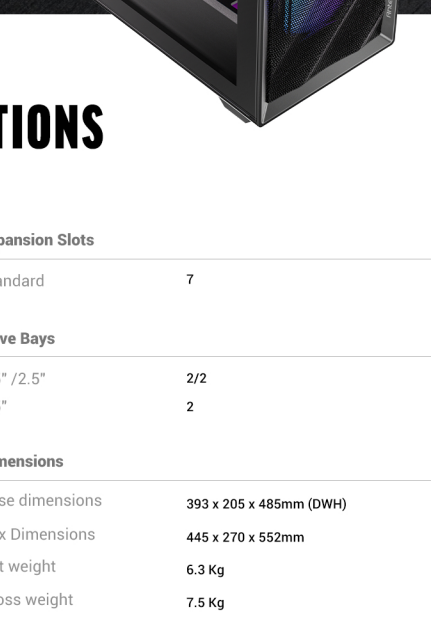

DIMENSIONS

393 x 205 x 485mm (DWH)

SPECIFICATIONS

Main Spec		Expansion Slots	Standard 7
Motherboard Support	ATX, M-ATX, ITX	Drive Bays	3.5" / 2.5" 2/2
Form Factor	Mid Tower	2.5"	2
Case Material	Steel + Plastic	Power Supply max length	(include cable) ≤280mm (with HDD) (include cable) ≤370mm (without HDD)
Side Window Material	4MM Tempered glass	Dimensions	
I/O Ports	Power, LED Control Button, USB 3.0 x 2, Headphone/Mic Combo Jack	Case dimensions	393 x 205 x 485mm (DWH)
Compatibility & Clearances		Box Dimensions	445 x 270 x 552mm
CPU Cooler Max Height	≤160mm	Net weight	6.3 Kg
GPU Max Length	≤340mm (with front fan) ≤370mm (without front fan)	Gross weight	7.5 Kg
Max PSU Length	(include cable) ≤200mm (with HDD) (include cable) ≤370mm (without HDD)	Accessories	
Fan Support		Included Fans	3 x 120mm ARGB fans in front + 1 x 120mm ARGB fan in rear
Front	3 x 120mm / 2 x 140mm	General	
Top	2 x 120mm / 2 x 140mm	Dust Filter	Top / Bottom
Rear	1 x 120mm	Warranty	1 Year
Power Supply Shroud	2 x 120mm	UPC#	0-761345-10173-8
Radiator Support			
Front	120/140/240/280/360mm		
Top	120/240mm		
Rear	120mm