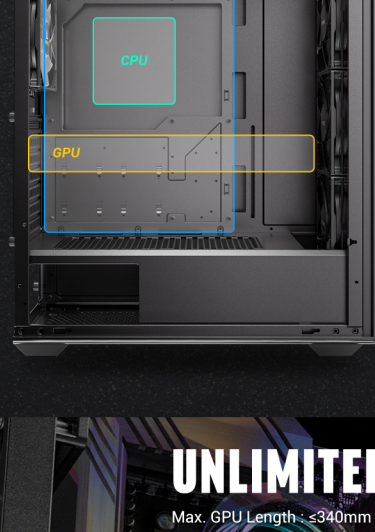

AX85 ARGB

Mid-Tower Gaming Case

UNIQUE DESIGN & POWERFUL HEAT DISSIPATION

The AX85 ARGB features a unique design and excellent cooling performance. The full tempered glass side panel allows you to show off your gaming configurations without any obstacles. 8 x 120mm fans can be installed simultaneously.

RIPPLE-PATTERNED MESH FRONT PANEL

HIGH-AIRFLOW FRONT PANEL

Large-area mesh front panel for massive airflow.

PRE-INSTALLED 4 X 120MM ARGB FANS

Use the major case fan to daisy-chain the other fans for ARGB sync and create your personal style.

FRONT

3 x 120mm ARGB fans

REAR

1 x 120mm ARGB fan

I/O PANEL

- Power
- LED Control Button
- USB 3.0 x 2
- Headphone/Mic Combo Jack

23mm

NEAT BUILD WITHIN REACH

23mm space for cable management ensures your PC build looks neat.

TEMPERED GLASS SIDE PANEL

Showcase your custom water-cooling system and fancy components.

FRONT 360 RADIATOR AVAILABLE

Support 360mm radiator in front.

UP TO 8 X 120MM FANS SIMULTANEOUSLY

POWERFUL AIR COOLING COMPATIBILITY

Max. CPU Cooler Height : 160mm. Support most of the high-end air coolers.

COMPATIBILITY

- Motherboard support: ATX, M-ATX, ITX
- CPU cooler max height: ≤160mm
- GPU max length: ≤340mm (with front fan) / ≤370mm (without front fan)
- GPU max length: ≤340mm (with front fan) / ≤370mm (without front fan)
- Power Supply max length: (include cable) ≤280mm (with HDD) / (include cable) ≤370mm (without HDD)
- Expansion Slots: 3.5" / 2.5" Drive Mounts: 2 / 2
- 2.5": 2

UNLIMITED PERFORMANCE

Max. GPU Length: ≤340mm (with front fan) / ≤370mm (without front fan)

DIMENSIONS

393 x 205 x 485mm (DWH)

SPECIFICATIONS