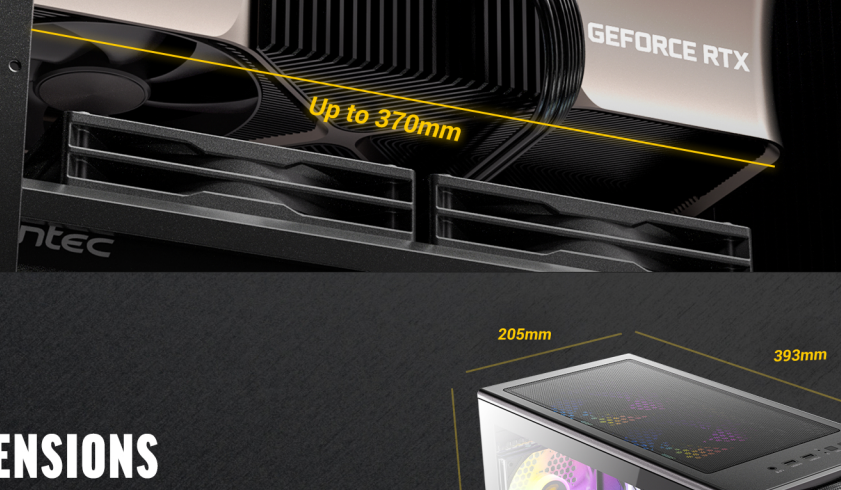

UNLIMITED PERFORMANCE

Max. GPU Length: ≤340mm (with front fan) / ≤370mm (without front fan)