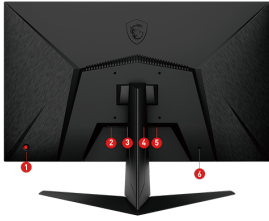

Weight (NW / GW)

4.2 kg / 6.1 kg
3.4 kg (without stand)

Note

Display Port: 1920 x 1080 (Up to 180Hz)
HDMI™: 1920 x 1080 (Up to 180Hz)

Adobe RGB, DCI-P3 and sRGB follow CIE1976 Standard

CONNECTIONS

1. 5-way joystick navigator
2. DC jack
3. 2 x HDMI™ (2.0b)
4. 1 x Display Port (1.2a)
5. Headphone out
6. Kensington lock