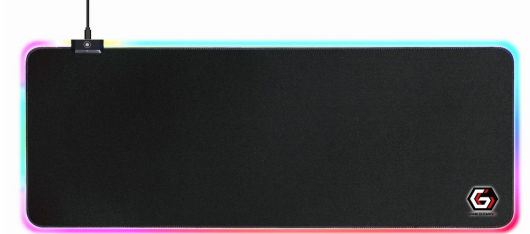

MP-GAMELED-L

Gaming mouse pad with LED light effect, Large-size

- Illuminated edges with multi-color LED light effects
- Perfect for both laser and optical gaming mouse
- Large surface size 300 x 800 mm

Features

- Heavy-duty surface fabric material for optimal accuracy and smooth control
- Multi-color RGB LED illuminated edges with 10 light effect settings
- Optimised for use with optical and laser gaming mice
- Durable rubber anti-slip bottom

Package contents

Flexible LED mousepad
Braided USB power cable (1.5 m)

Specifications

Material: natural rubber foam + fabric
Size: 300 x 800 x 4 mm
LED light: 10 modes
Power consumption: 5 V / 50 mA
Cable length: 1.50 m
Weight: 0.55 kg