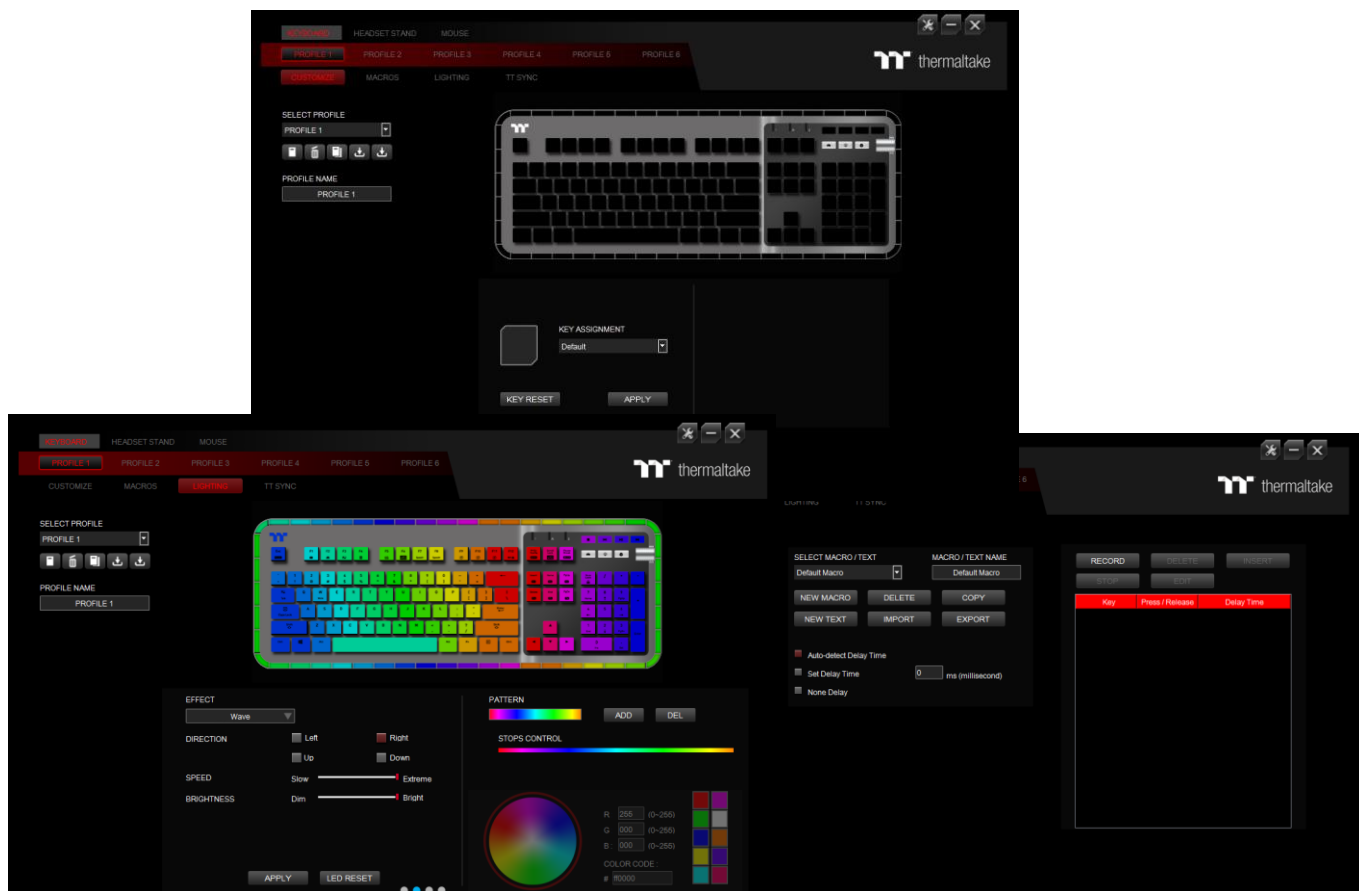

### Asymmetrical Curvature Design with Aluminum Top Plate

With a splendid asymmetrical curvature design, coupled with aluminum top plate, floating keycap design and individual key illumination, the Argent K5 RGB allows enthusiasts to not only challenge the game, but game in style as well.

# ARGENT K5 RGB MECHANICAL GAMING KEYBOARD

Product Name : Argent K5 RGB

Silver Switch Part NO : GKB-KB5-SSSRUS-01

Product Position : Mechanical Gaming Keyboard

## HIGHLIGHT FEATURES

Argent K5 RGB | Mechanical Gaming Keyboard