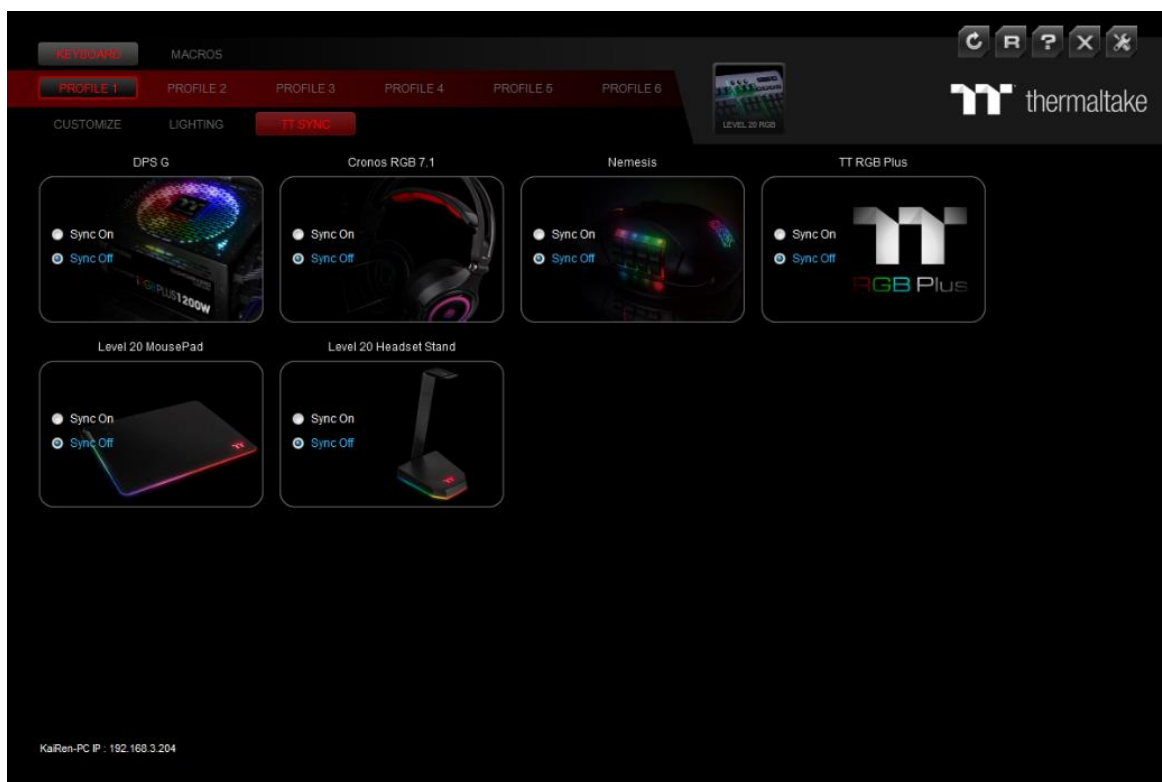

# ARGENT K5 RGB MECHANICAL GAMING KEYBOARD

Product Name : Argent K5 RGB

Silver Switch Part NO : GKB-KB5-SSSRUS-01

Product Position : Mechanical Gaming Keyboard

## HIGHLIGHT FEATURES

Argent K5 RGB | Mechanical Gaming Keyboard