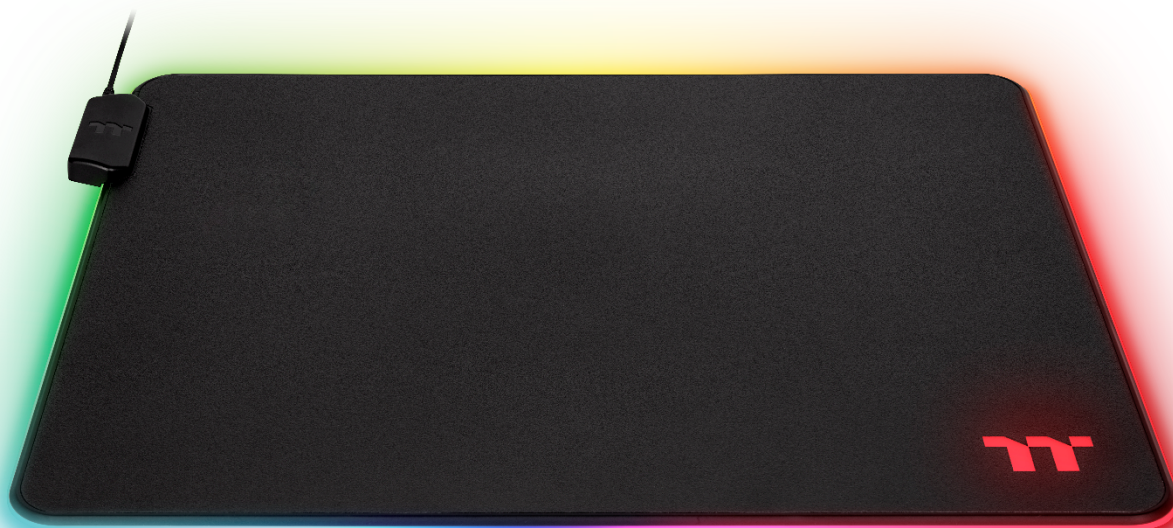

PRODUCT DATA SHEET

Tt eSPORTS Product Development Department

Level 20 **RGB**

Hard Edition Gaming Mouse Pad

Level 20 RGB GAMING MOUSE PAD

Product Name : Level 20 RGB Gaming Mouse Pad

Product Part NO : GMP-LVT-RGBHMS-01

Product Position : Hard Gaming Mouse Pad

MOUSE PAD SPECIFICATION

Level 20 RGB | Hard Edition Gaming Mouse Pad

COLOR	Black
GRAPHICAL UI	YES
WEIGHT	544 GRAMS
GOLD-PLATED USB	YES
DIMENSION	370 x 290 x 4 mm
INTERFACE	USB
BACK-LIGHT	16.8 Million RGB Colors
SURFACE	Special Optimized Surface Compatible
BASE	Non-Slip Rubberized Base

Level 20 RGB GAMING MOUSE PAD

Product Name : Level 20 RGB Gaming Mouse Pad

Product Part NO : GMP-LVT-RGBHMS-01

Product Position : Hard Gaming Mouse Pad

MOUSE PAD LAYOUT

Level 20 RGB | Hard Edition Gaming Mouse Pad

- a. Special Optimized Surface Compatible
- b. Intuitive Cable Design
- c. Non-Slip Rubber Base
- d. Gold-Plated USB Connector

Level 20 RGB GAMING MOUSE PAD

Product Name : Level 20 RGB Gaming Mouse Pad

Product Part NO : GMP-LVT-RGBHMS-01