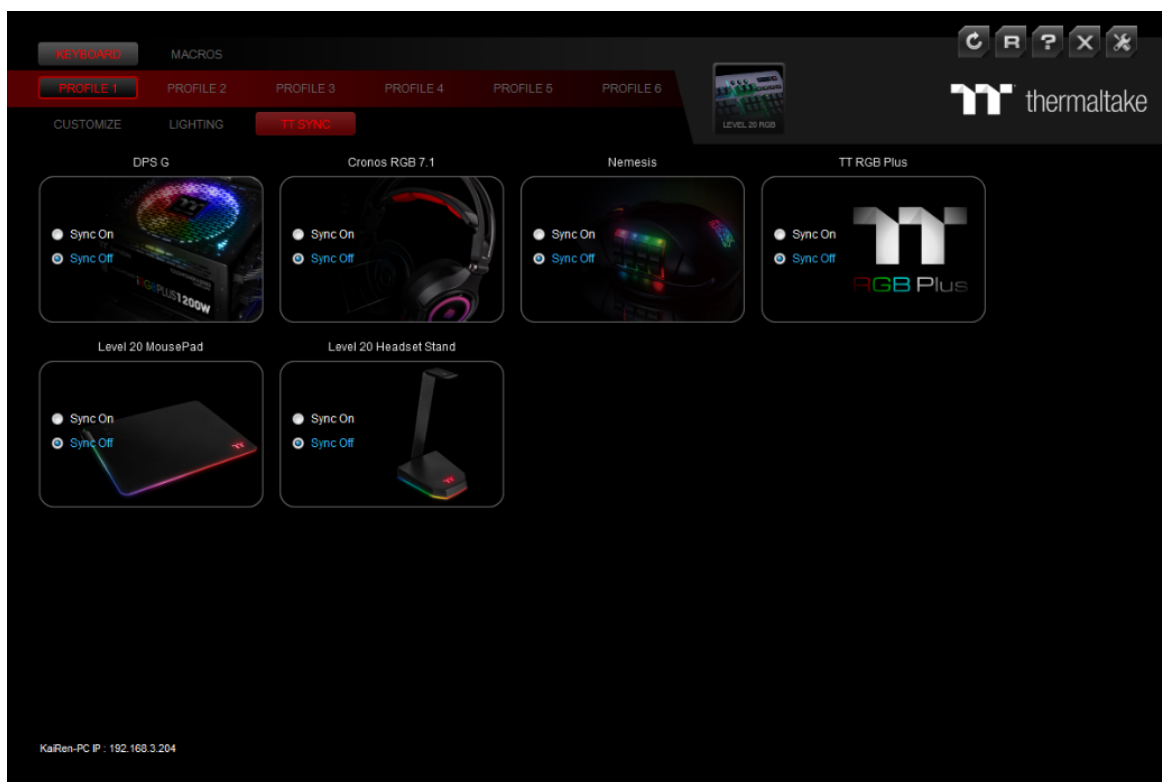

Level 20 RGB GAMING MOUSE PAD

Product Name : Level 20 RGB Gaming Mouse Pad

Product Part NO : GMP-LVT-RGBHMS-01

Product Position : Hard Gaming Mouse Pad

HIGHLIGHT FEATURES

Level 20 RGB | Hard Edition Gaming Mouse Pad

TT Sync Compatible

SyncALL TT RGB PLUS: Take control of all dynamic lighting effects, complex macro settings, and TT SYNC across all compatible TT RGB PLUS power supply, liquid cooling, case fan, LED strip product lines, and TT gaming peripherals.

* Requires at least one Thermaltake TT RGB PLUS product to work in conjunction with the Level 20 RGB.

* Install TT iTAKE Engine software only.