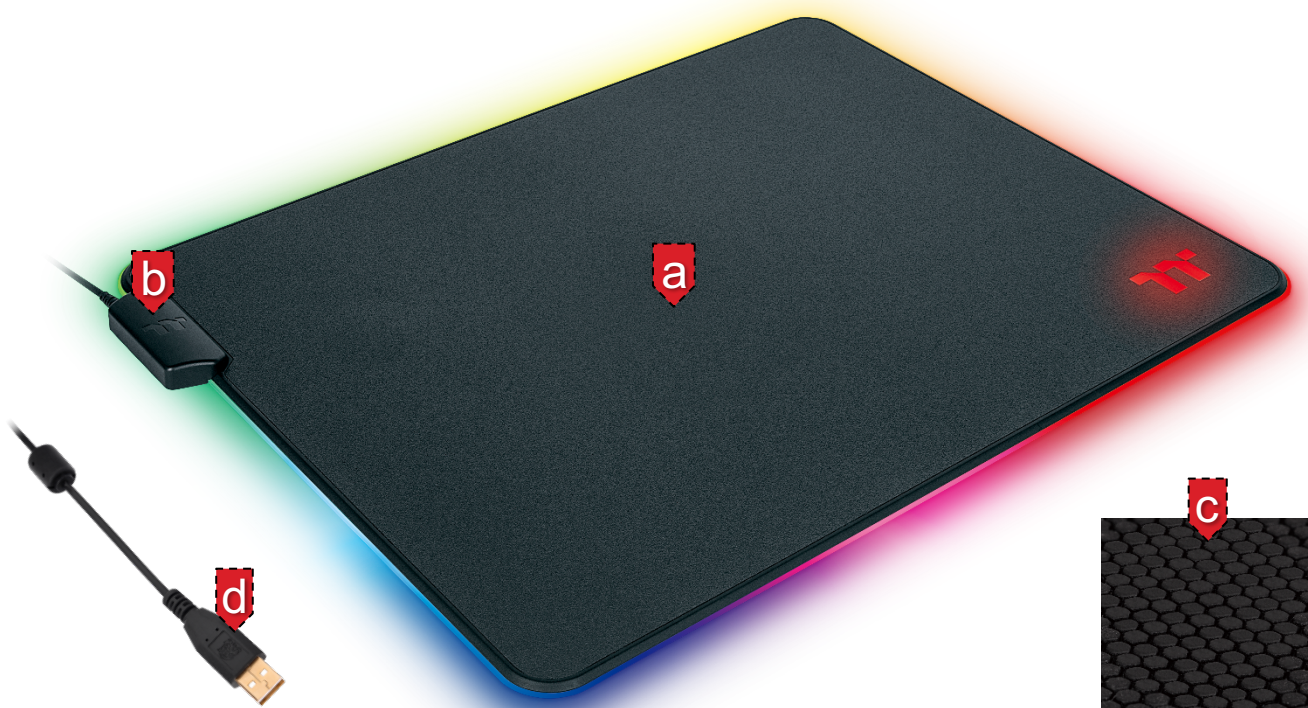

Product Position : Hard Gaming Mouse Pad

MOUSE PAD SPECIFICATION

Level 20 RGB | Hard Edition Gaming Mouse Pad

COLOR	Black
GRAPHICAL UI	YES
WEIGHT	544 GRAMS
GOLD-PLATED USB	YES
DIMENSION	370 x 290 x 4 mm
INTERFACE	USB
BACK-LIGHT	16.8 Million RGB Colors
SURFACE	Special Optimized Surface Compatible
BASE	Non-Slip Rubberized Base

Level 20 RGB GAMING MOUSE PAD

Product Name : Level 20 RGB Gaming Mouse Pad

Product Part NO : GMP-LVT-RGBHMS-01

Product Position : Hard Gaming Mouse Pad

MOUSE PAD LAYOUT

Level 20 RGB | Hard Edition Gaming Mouse Pad

- a. Special Optimized Surface Compatible
- b. Intuitive Cable Design
- c. Non-Slip Rubber Base
- d. Gold-Plated USB Connector

Level 20 RGB GAMING MOUSE PAD

Product Name : Level 20 RGB Gaming Mouse Pad

Product Part NO : GMP-LVT-RGBHMS-01

Product Position : Hard Gaming Mouse Pad

FEATURES

Level 20 RGB | Hard Edition Gaming Mouse Pad

- TT RGB PLUS compatible with Thermaltake power, liquid cooling, case fan, and LED strip product lines.
- Razer Chroma compatible with Thermaltake power, liquid cooling, case fan, and LED strip product lines.
- 16.8 Million RGB color illumination and 8 Dynamic lighting effects.
- Lighting effect adjustment for brightness, speed, direction.
- Specially optimized surface for balanced gameplay.
- Non-slip rubber base.