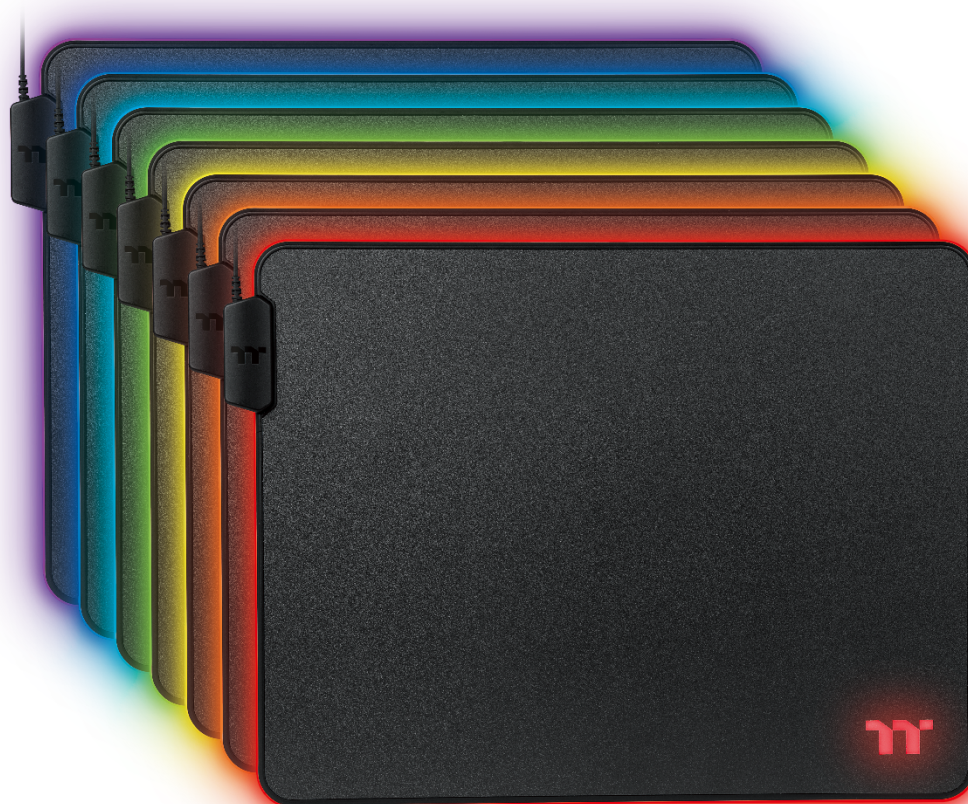

- a. Special Optimized Surface Compatible
- b. Intuitive Cable Design
- c. Non-Slip Rubber Base
- d. Gold-Plated USB Connector

Level 20 RGB GAMING MOUSE PAD

Product Name : Level 20 RGB Gaming Mouse Pad

Product Part NO : GMP-LVT-RGBHMS-01

Product Position : Hard Gaming Mouse Pad

FEATURES

Level 20 RGB | Hard Edition Gaming Mouse Pad

- TT RGB PLUS compatible with Thermaltake power, liquid cooling, case fan, and LED strip product lines.
- Razer Chroma compatible with Thermaltake power, liquid cooling, case fan, and LED strip product lines.
- 16.8 Million RGB color illumination and 8 Dynamic lighting effects.
- Lighting effect adjustment for brightness, speed, direction.
- Specially optimized surface for balanced gameplay.
- Non-slip rubber base.

Level 20 RGB GAMING MOUSE PAD

Product Name : Level 20 RGB Gaming Mouse Pad

Product Part NO : GMP-LVT-RGBHMS-01

Product Position : Hard Gaming Mouse Pad

HIGHLIGHT FEATURES

Level 20 RGB | Hard Edition Gaming Mouse Pad