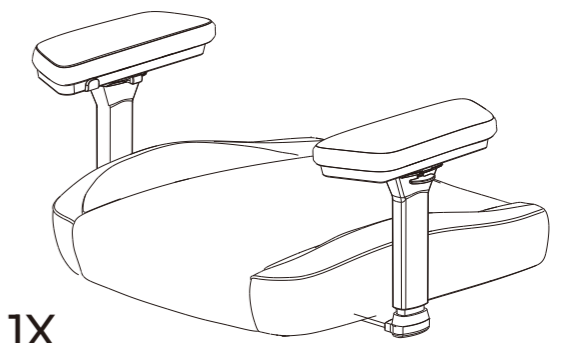

1X

1X

1X

1X

1X

1X

1X

1X

5X

1X

A

5X

B

4X