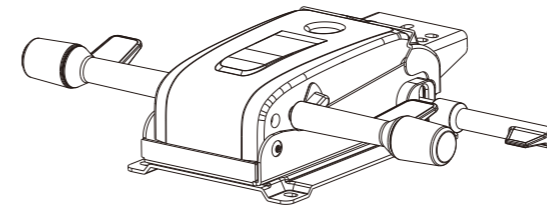

1X

1X

1X

1X

1X

1X

1X

1X

5X

1X

A

5X

B

4X