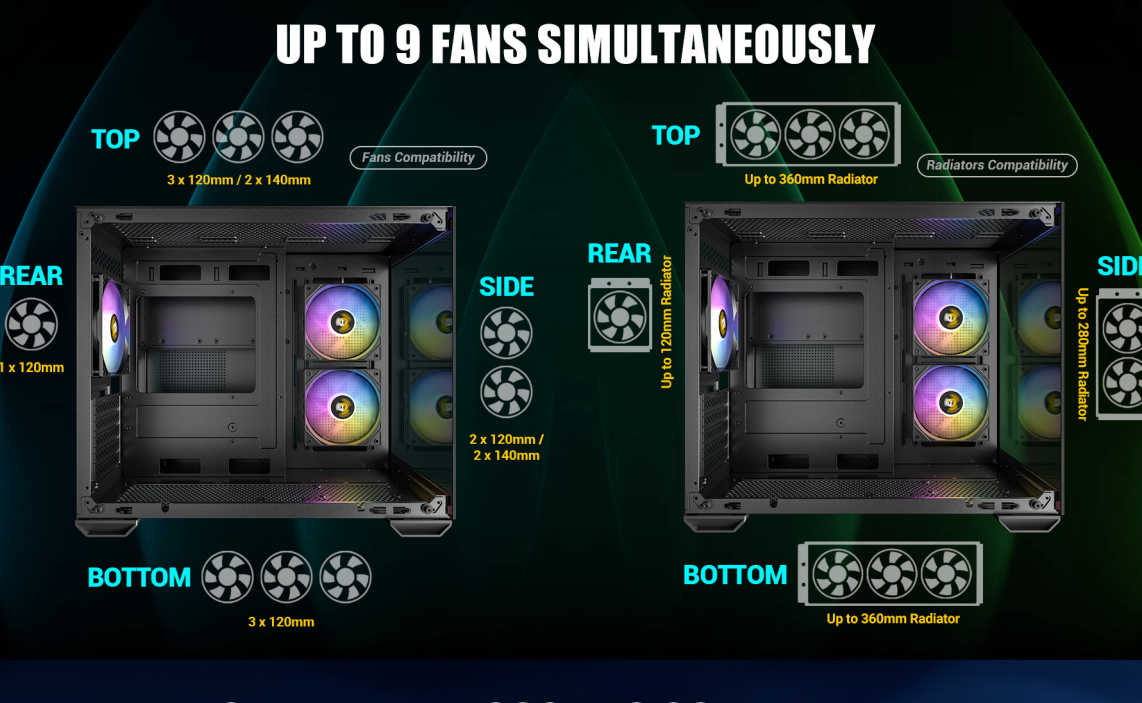

UP TO 9 FANS SIMULTANEOUSLY

POWERFUL AIR COOLING COMPATIBILITY

Max. CPU Cooler Height: 160mm