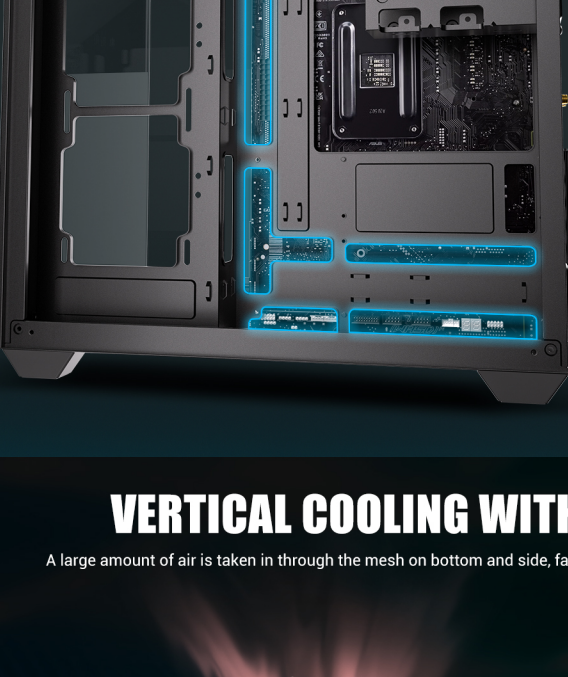

SUPPORT BACK-CONNECT MOTHERBOARDS

CX800 RGB ELITE supports next-gen back-connect motherboards. Plug in the cables from the back to give the front a cleaner look and a smoother airflow channel.

*Supported models: