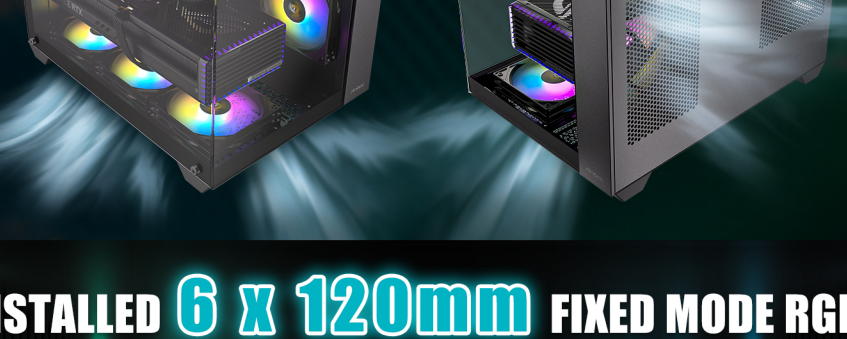

VERTICAL COOLING WITH MASSIVE AIR INTAKE

A large amount of air is taken in through the mesh on bottom and side, facilitating heat dissipation and protect hardware from overheating.