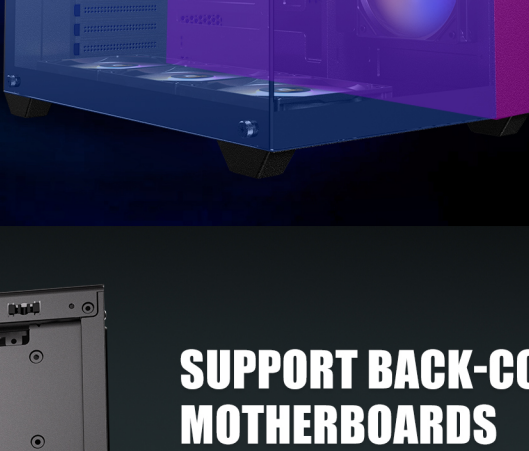

DUAL CHAMBER

Dual chamber design ensures independent cooling for CPU/GPU on the left and PSU/Drives on the right.

Cooling for CPU/GPU

Cooling for PSU/Drives