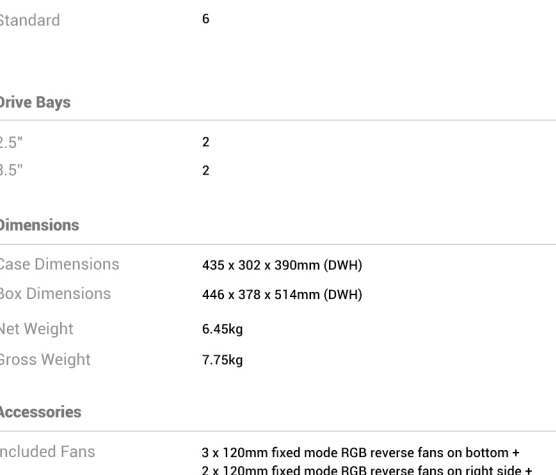

DIMENSIONS

435 x 302 x 390mm (DWH)