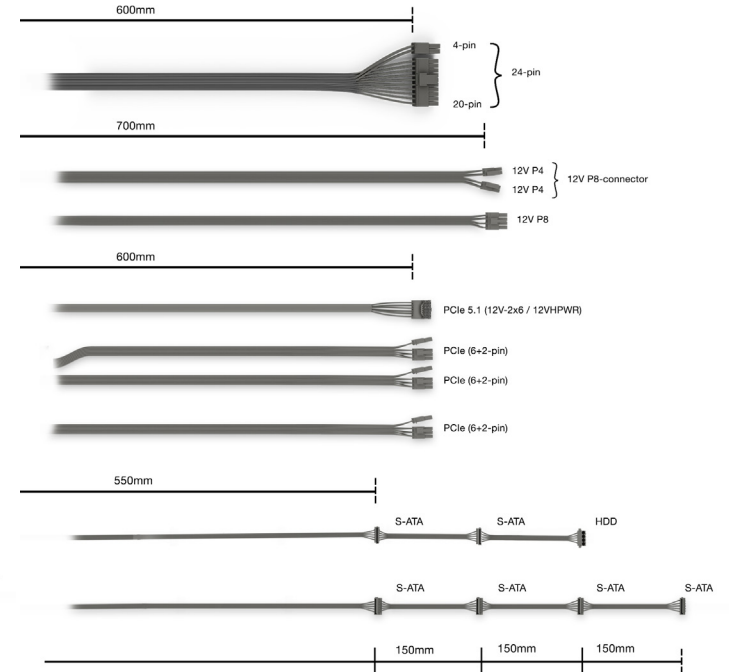

POWER ZONE 2

EXCEPTIONAL EFFICIENCY FOR GAMERS

1000W / 850W

750W