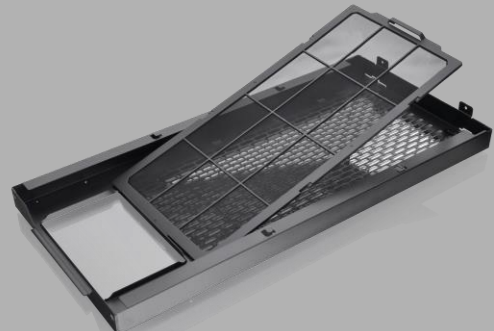

USB 3.2 (Gen 2) Type-C x 1

USB 3.0 x 2

HD Audio

4mm Tempered Glass x1

Structure (Internal)

Front filter

Top filter

Rear filter

Bottom filter

Right side filter

Structure (Internal)

It can support up
to 2.5" SSD x 6

It can support up
to 3.5" HDD x 4

Structure (Internal)

Pump bracket is compatible with Pacific PR12-D5 Plus

120/140mm Fan x1
at the bottom