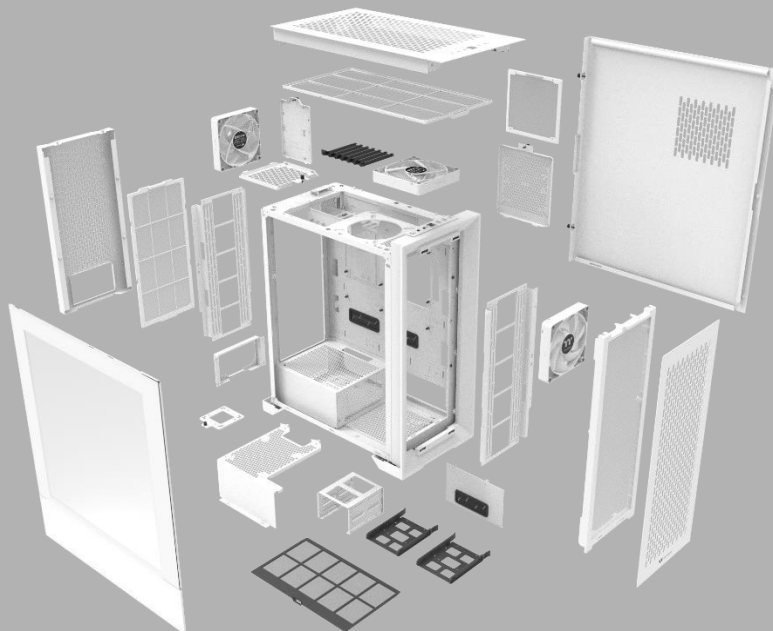

Exploded View