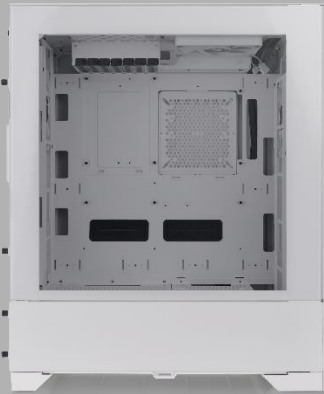

- **Style: CTE (Centralized Thermal Efficiency) Form Factor Design**
- **Size: Full Tower supports up to E-ATX MB**
- **Material: Steel & Tempered Glass**

Datasheet

Main Features

- **Connection** : Front I/O ports with 2 x USB 3.0 & 1 x USB 3.2 (Gen 2) Type C
- **Ventilation** : 3 preinstalled 140mm CT140 fan
- **Supports** : Supports AIO/DIY cooling solutions

Appearance – Black version

Angle view

Left Side view

Front view

Right Side view

Internal Structure

Rear view

Top view

Bottom view

Thermaltake CTE T500 Air Full Tower Chassis

Appearance –
Snow version

Angle view

Left Side view

Front view

Right Side view

Internal Structure

USB 3.2 (Gen 2) Type-C x 1

USB 3.0 x 2

HD Audio

4mm Tempered Glass x1

Structure (Internal)

Front filter

Top filter

Rear filter