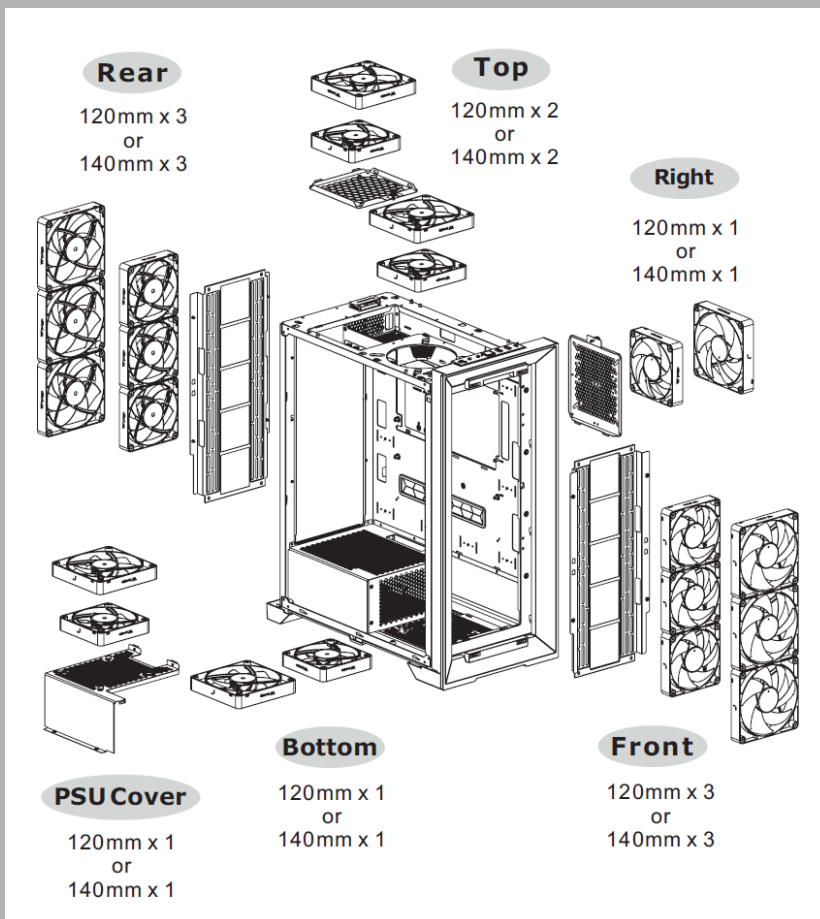

All-in-One Compatibility

All-in-One Compatibility List						
	120mm	240mm	360mm	140mm	280mm	420mm
Front	●	●	●	●	●	●
Top	●	-	-	-	-	-
Rear	●	●	●	●	●	-
Bottom	-	-	-	-	-	-

DIY Liquid Cooling Compatibility

DIY Liquid Cooling Compatibility List						
	120mm	240mm	360mm	140mm	280mm	420mm
Front	●	●	●	●	●	-
Top	-	-	-	-	-	-
Rear	●	●	●	●	●	-
Bottom	-	-	-	-	-	-