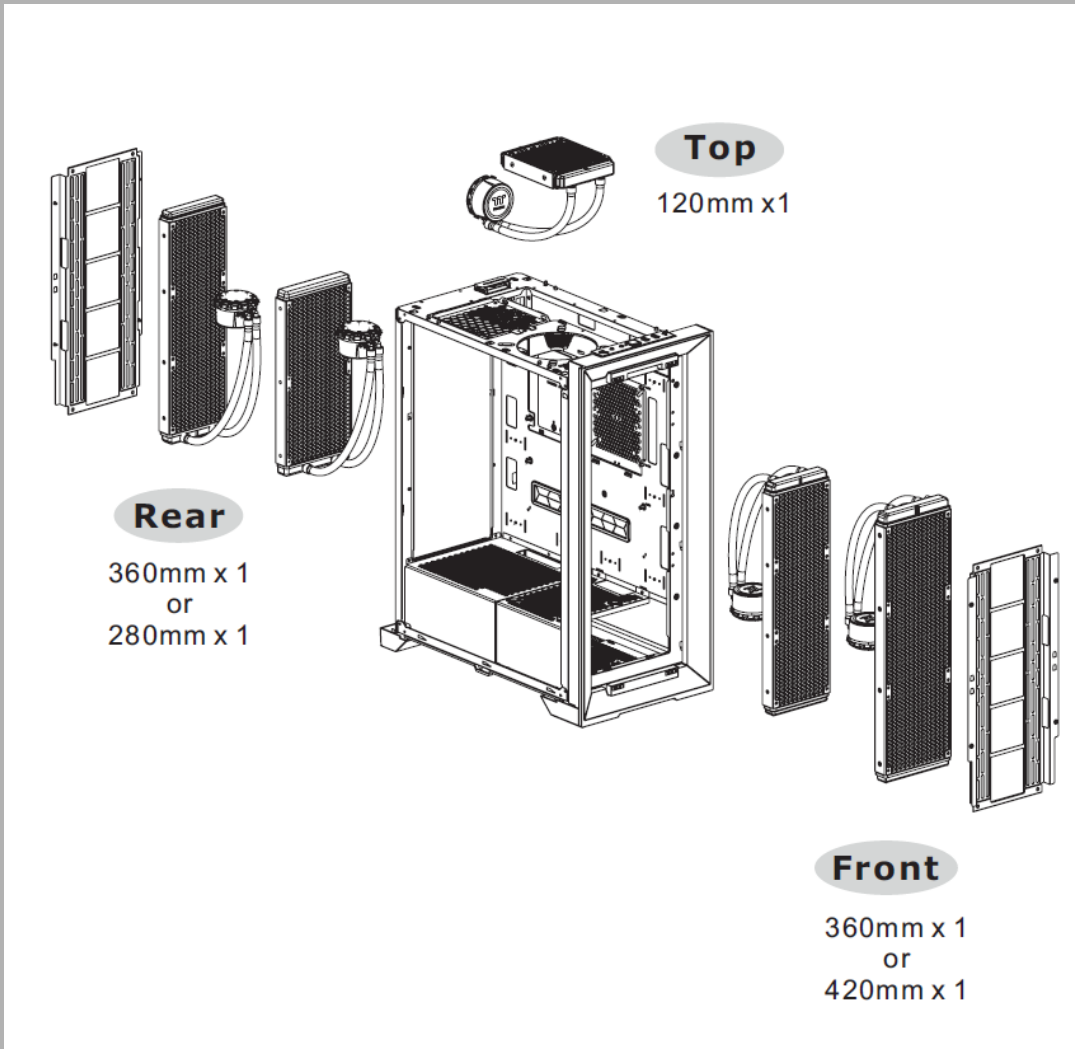

All-in-One Compatibility

All-in-One Compatibility List						
	120mm	240mm	360mm	140mm	280mm	420mm
Front	●	●	●	●	●	●
Top	●	-	-	-	-	-
Rear	●	●	●	●	●	-
Bottom	-	-	-	-	-	-

DIY Liquid Cooling Compatibility

DIY Liquid Cooling Compatibility List						
	120mm	240mm	360mm	140mm	280mm	420mm
Front	●	●	●	●	●	-
Top	-	-	-	-	-	-
Rear	●	●	●	●	●	-
Bottom	-	-	-	-	-	-