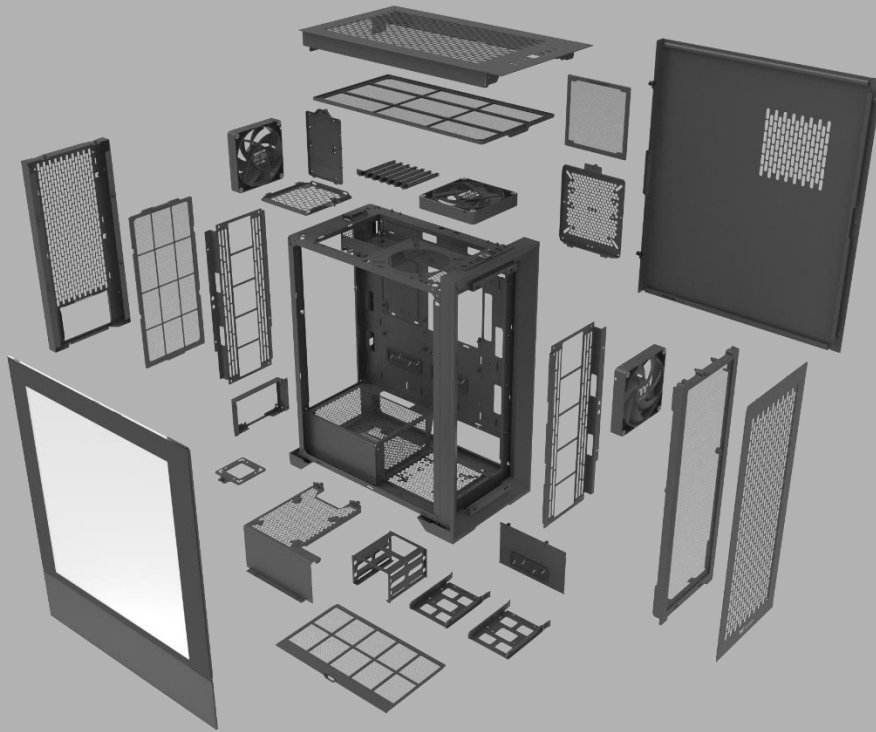

Exploded View