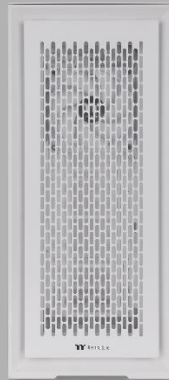

- **Style: CTE (Centralized Thermal Efficiency) Form Factor Design**
- **Size: Full Tower supports up to E-ATX MB**
- **Material: Steel & Tempered Glass**

Datasheet

Main Features

- **Connection** : Front I/O ports with 2 x USB 3.0 & 1 x USB 3.2 (Gen 2) Type C
- **Ventilation** : 3 preinstalled 140mm CT140 fan
- **Supports** : Supports AIO/DIY cooling solutions

Appearance – Black version

Angle view

Left Side view

Front view

Right Side view

Internal Structure

Rear view

Top view

Bottom view

Thermaltake CTE T500 Air Full Tower Chassis

Appearance –
Snow version

Angle view

Left Side view

Front view

Right Side view

Internal Structure

USB 3.2 (Gen 2) Type-C x 1

USB 3.0 x 2

HD Audio

4mm Tempered Glass x1

Structure (Internal)

Front filter

Top filter

Rear filter