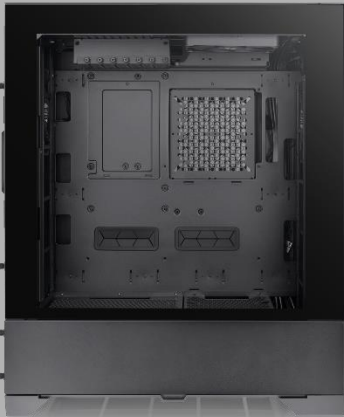

- **Style: CTE (Centralized Thermal Efficiency) Form Factor Design**
- **Size: Full Tower supports up to E-ATX MB**
- **Material: Steel & Tempered Glass**

Datasheet

Main Features

- **Connection** : Front I/O ports with 2 x USB 3.0 & 1 x USB 3.2 (Gen 2) Type C
- **Ventilation** : 3 preinstalled 140mm CT140 fan
- **Supports** : Supports AIO/DIY cooling solutions

Specification

Model	CTE T500 Air	CTE T500 Air Snow
P/N	CA-1X8-00F1WN-00	CA-1X8-00F6WN-00
Case Type	Full Tower	
Chassis Dimension (H*W*D)	615 x 275 x 516 mm (24.21 x 10.83 x 20.31 inch)	
Net Weight	15.3 kg / 33.73 lbs.	15.6 kg / 34.39 lbs.
Panel	4mm Tempered Glass x 1	
Color	Black	White
Material	SPCC / ABS	
Cooling System	Front(intake): 140 x 140 x 25 mm CT140 fan (1500rpm, 30.5 dBA) x 1 Top(exhaust): 140 x 140 x 25 mm CT140 fan (1500rpm, 30.5 dBA) x 1 Rear(intake): 140 x 140 x 25 mm CT140 fan (1500rpm, 30.5 dBA) x 1	
Drive Bays	4 x 3.5" or 6 x 2.5"	
Expansion Slots	7	
Motherboards	6.7" x 6.7" (Mini ITX), 9.6" x 9.6" (Micro ATX), 12" x 9.6" (ATX), 12" x 13" (E-ATX)	
I/O Port	USB 3.2 (Gen 2) Type-C x 1, USB 3.0 x 2, HD Audio x 1	
PSU	Standard PS2 PSU (optional)	
Fan Support	Front: 3 x 120mm, 2 x 120mm, 1 x 120mm 3 x 140mm, 2 x 140mm, 1 x 140mm Top: 2 x 120mm, 1 x 120mm 2 x 140mm, 1 x 140mm Right: 1 x 120mm, 1 x 140mm Rear: 3 x 120mm, 2 x 120mm, 1 x 120mm 3 x 140mm, 2 x 140mm, 1 x 140mm Bottom: 1 x 120mm, 1 x 140mm PSU Cover: 1 x 120mm, 1 x 140mm	
Radiator Support	Front: 1 x 360mm, 1 x 240mm, 1 x 120mm 1 x 420mm(AIO only), 1 x 280mm, 1 x 140mm Top: 1 x 120mm(AIO only) Rear: 1 x 360mm, 1 x 240mm, 1 x 120mm 1 x 280mm, 1 x 140mm	
Clearance	CPU cooler max height: 195mm VGA max length: 385mm PSU max length: 180mm	

Appearance – Black version

Angle view

Left Side view

Front view

Right Side view

Internal Structure

Rear view

Top view

Bottom view

Thermaltake CTE T500 Air Full Tower Chassis

Appearance –
Snow version

Angle view

Left Side view

Front view

Right Side view

Internal Structure