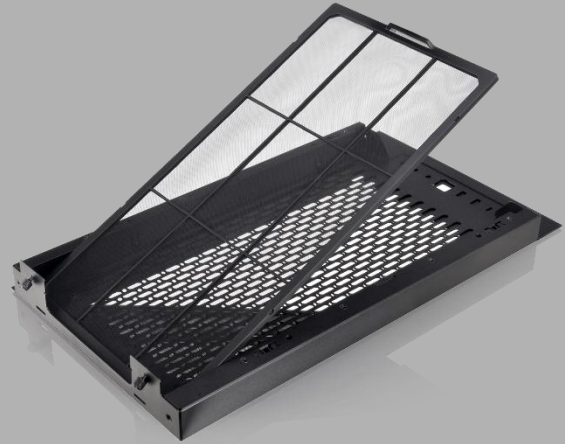

- **Style: CTE (Centralized Thermal Efficiency) Form Factor Design**
- **Size: Full Tower supports up to E-ATX MB**
- **Material: Steel & Tempered Glass**

Datasheet

Main Features

- **Connection** : Front I/O ports with 2 x USB 3.0 & 1 x USB 3.2 (Gen 2) Type C
- **Ventilation** : 3 preinstalled 140mm CT140 fan
- **Supports** : Supports AIO/DIY cooling solutions

Bottom view

Thermaltake CTE T500 Air Full Tower Chassis

Appearance –
Snow version

Angle view

Left Side view

Front view

Right Side view

Internal Structure

USB 3.2 (Gen 2) Type-C x 1

USB 3.0 x 2

HD Audio

4mm Tempered Glass x1

Structure (Internal)

Front filter

Top filter

Rear filter

Bottom filter

Right side filter

Structure (Internal)

It can support up
to 2.5" SSD x 6

It can support up
to 3.5" HDD x 4

Structure (Internal)

Pump bracket is compatible with Pacific PR12-D5 Plus

120/140mm Fan x1
at the bottom